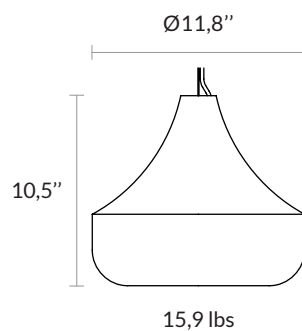

## PENDANT LIGHT

ZELIE<sup>®</sup>  
DESIGN BY ATELIER ALAIN ELLOUZ  
MADE IN FRANCE

<b>MATERIALS</b>	Alabaster
<b>ACCESSORIES</b>	Mat white canopy Ø5,1" 78" stainless steel wire rope with transparent electric cable
<b>SOCKET</b>	E26 Recommended bulb : LED bulb E26 9W 2700K 800lm - Dimmable
<b>REFERENCE</b>	ED-0028 UL certified (also available in European version)
<b>WARRANTY</b>	2 years warranty